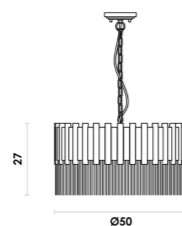

MAYIPD01TR050
Transparente / Dourado

8*40W
G9 HALOPIN SMD
Metal / Vidro

LPG902SMD27/LPG903SMD27