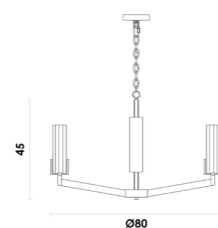

CASIPD01DR10
Dourado / Transparente

8*40W
E14 VELA
Latão / Vidro