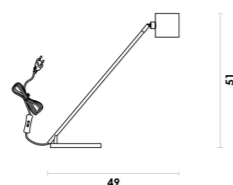

JOY1AB01DR049
Dourado

1*25W
G9 HALOPIN SMD
Metal

LPG902SMD27/LPG903SMD27