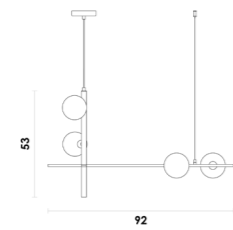

HL019
Preto / Bronze
4*25W
G9 HALOPIN COB
Metal / Vidro
LPG902COB27/LPG903COB27