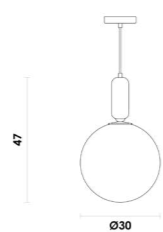

HL008M
Bronze / Branco