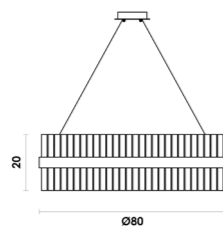

PLIIPD01TR080
Transparente / Dourado
1*40W 3000K 5400lm
LED INTEGRADO BIVOLT
Vidro / Metal