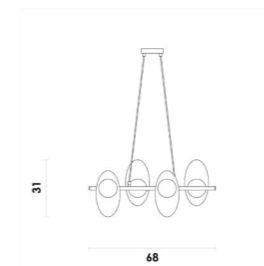

HL011S
Preto / Dourado

4*25W
G9 HALOPIN SMD
Metal / Vidro

💡 LPG902SMD27/LPG903SMD27