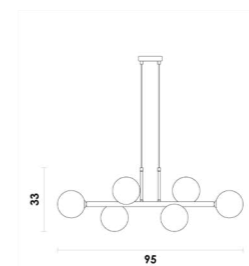

HL003G
Bronze / Champanhe
6*25W
G9 HALOPIN COB
Metal / Vidro
LPG902COB27/LPG903COB27