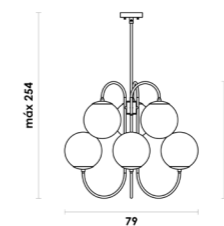

 LPG902SMD27/LPG903SMD27

TR001
Bronze / Branco

1*25W
G9 HALOPIN SMD
Metal / Vidro

 LPG902SMD27/LPG903SMD27

LOTUS
PENDENTE

LOTIPD01LT079
Latão / Opalino

6*25W
E27 BOLINHA
Metal / Vidro

 LPE2702G4527/LPE2703G4527