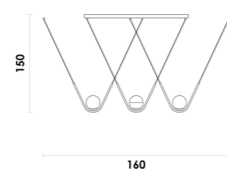

HP001
Dourado / Branco

3*25W
G9 HALOPIN SMD
Metal / Vidro

LPG902SMD27/LPG903SMD27