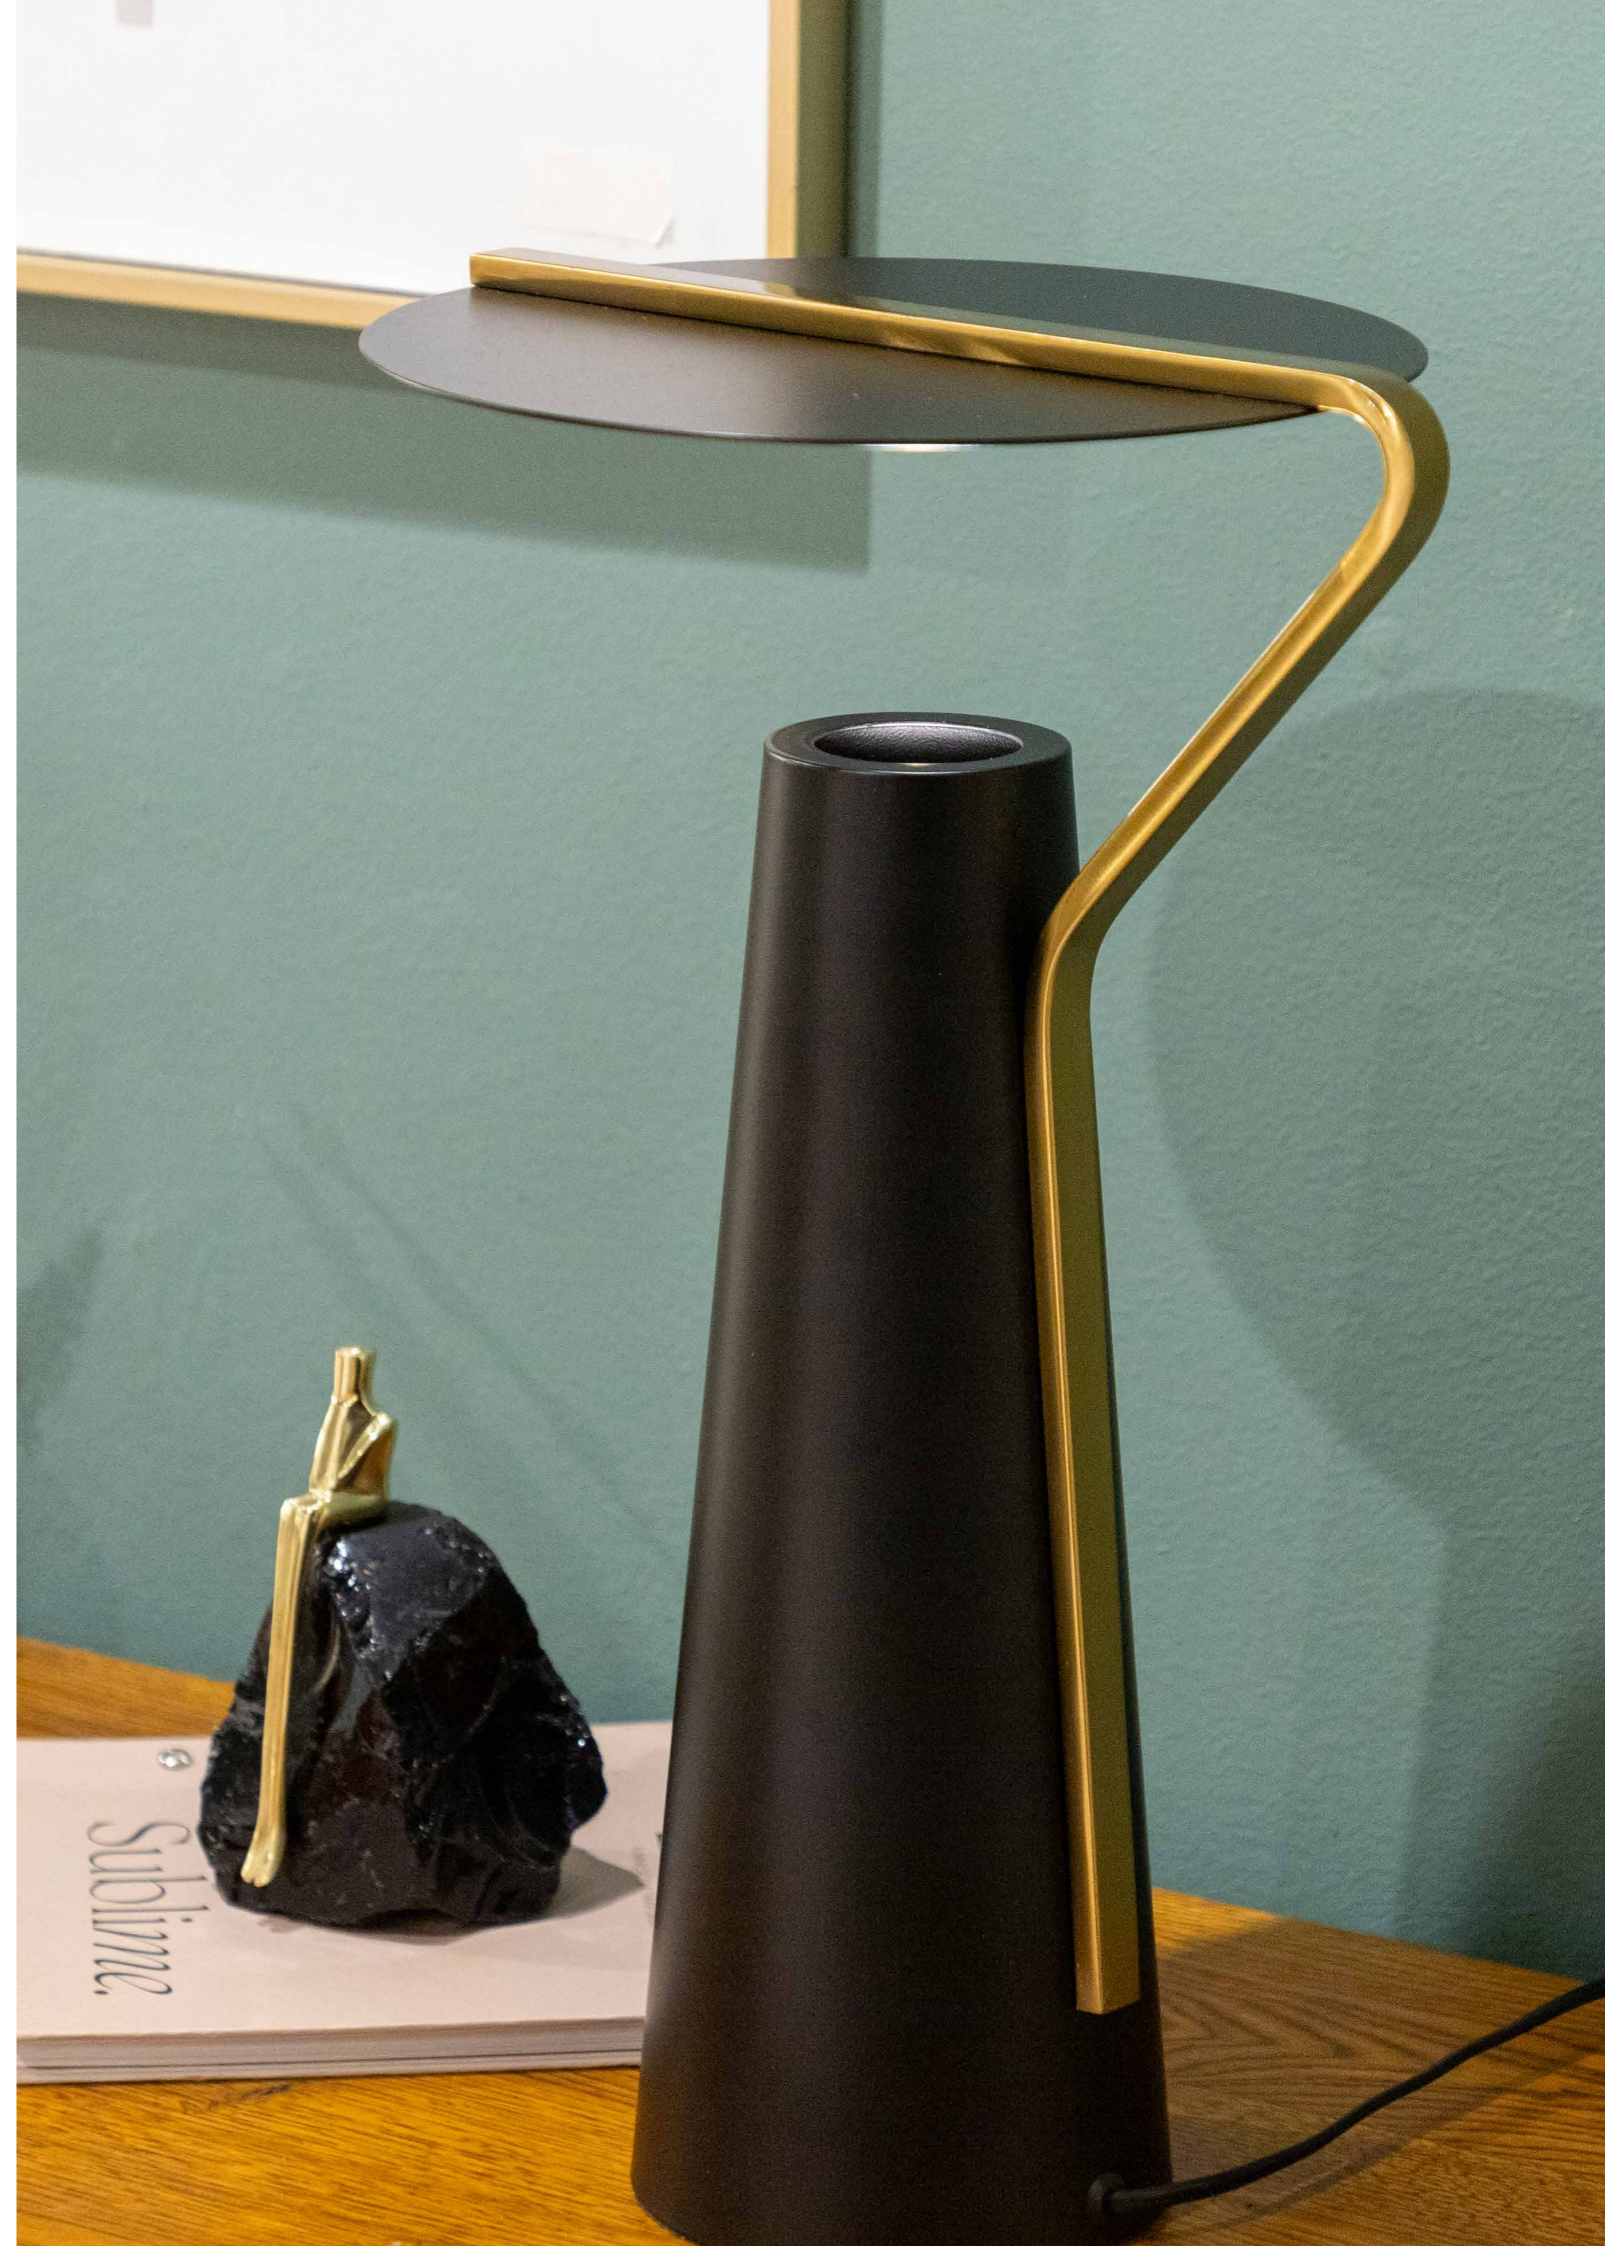

CLO1AB01PT10
Preto / Dourado

1*5W
GU10 MR11
Metal

 LP213C/LP213CN/LP213CQ/LP215C

JUNE

ABAJUR

JUNIAB01CQ10
Conhaque / Bronze

1*40W
E27 BOLINHA
Vidro

 LPE2702G4527/LPE2703G4527