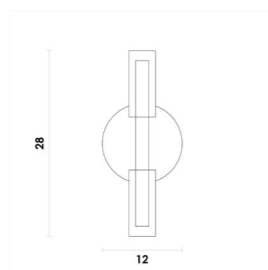

HP003
Dourado / Branco

2*25W
G9 HALOPIN SMD
Metal / Vidro

LPG902SMD27/LPG903SMD27