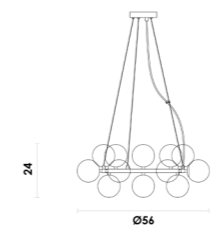

JO004
Dourado / Conhaque
15*5W

G9 HALOPIN COB
Metal / Vidro

LPG902COB27/LPG903COB27