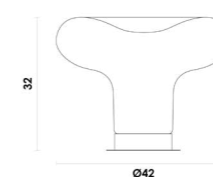

 LPG902SMD27/LPG903SMD27

BOOM

ABAJUR

BO01AB01TR10
Transparente / Café

1*40W
E27 PAR20
Vidro / Metal

 LP201CN/LP201CQ/LP217C

CLOCHET

ABAJUR