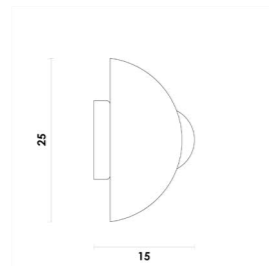

HL009
Dourado / Branco

1*25W
G9 HALOPIN SMD
Metal / Vidro

💡 LPG902SMD27/LPG903SMD27