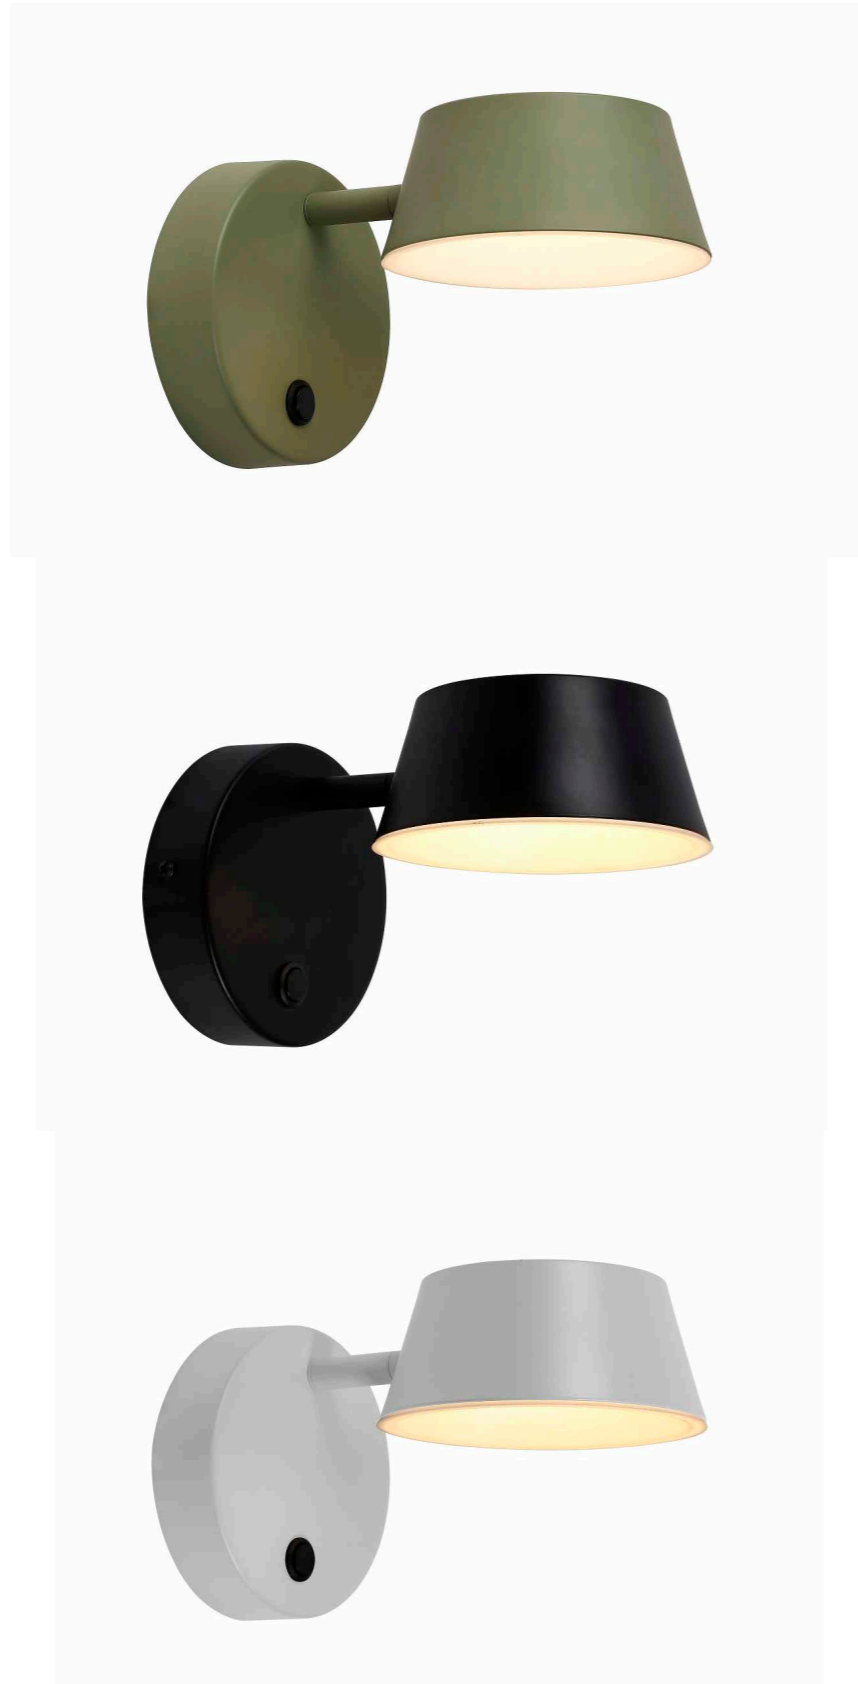

FUNNEL

ARANDELA

FUN1AR01VD020
Verde

FUN1AR01PT020
Preto

FUN1AR01OW020
Off-White

1*5W 3000K 400lm
LED INTEGRADO BIVOLT
Metal / Acrílico

SKOP

ARANDELA