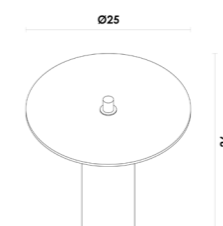

CICIAB01FM10
Fume / Preto

1*25W 3000K
E14 BULBO
Vidro / Metal

LPE2702A5527/LPE2703A5527