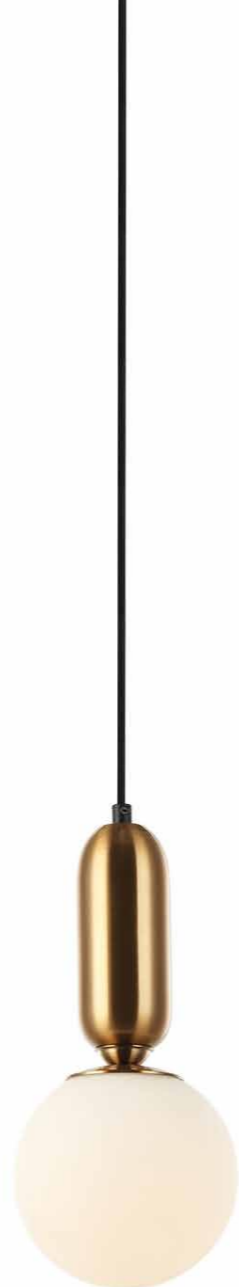

CUÍCA
PENDENTE/ABAJUR

1*40W
E27 BULBO
Metal / Vidro

LPE2702A5527/LPE2703A5527