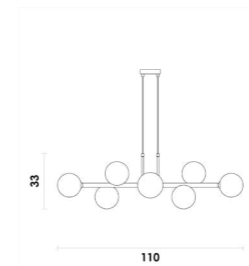

HL004B
Preto / Fume
8*25W
G9 HALOPIN COB
Metal / Vidro
LPG902COB27/LPG903COB27