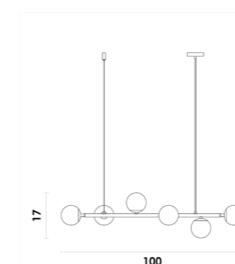

HM025
Dourado / Transparente

6*3W 3000K 1080lm
LED INTEGRADO BIVOLT
Metal / Acrílico