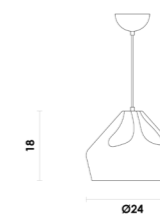

LED INTEGRADO BIVOLT
Metal / Policarbonato

TESSILE

PENDENTE

TES1PD01AR10
Areia / Branco

TES1PD01AR20
Areia / Branco

TES1PD01AR30
Areia / Branco

1*15W 3000K
E27 BULBO
Alumínio

 LPE2702A5527/LPE2703A5527