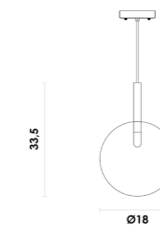

RZ006
Bronze / Transparente