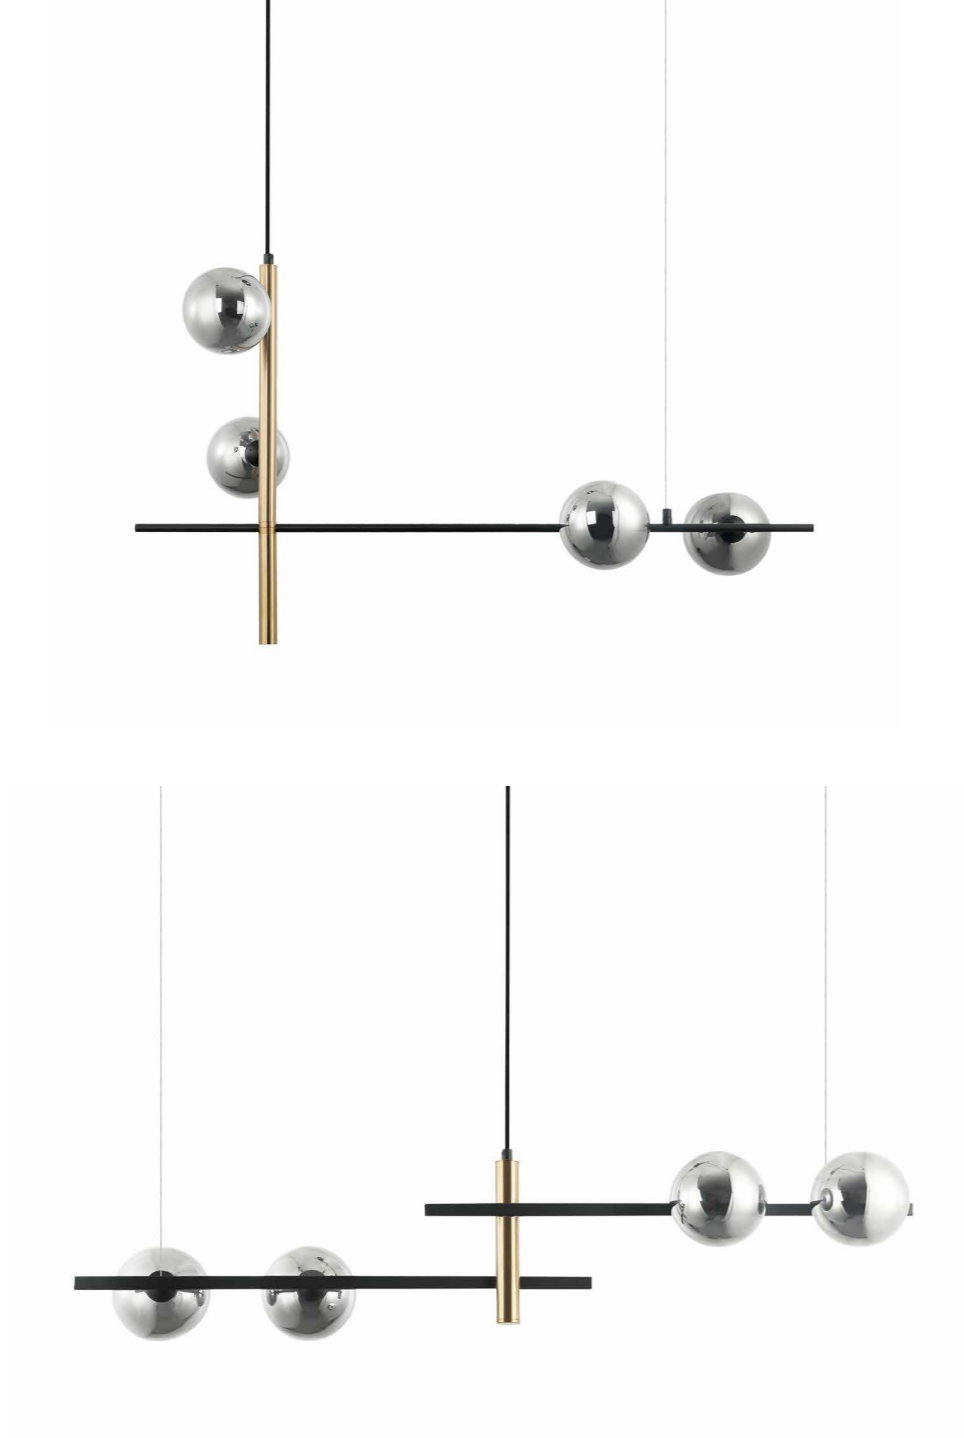

BAMBU
PENDENTE

HL019
Preto / Bronze
4*25W
G9 HALOPIN COB
Metal / Vidro
LPG902COB27/LPG903COB27

HL018
Preto / Bronze
4*25W
G9 HALOPIN COB
Metal / Vidro
LPG902COB27/LPG903COB27

ABAPORU
PENDENTE