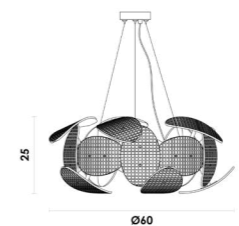

ALB1PD01TR10
Transparente / Dourado

10*5W
G9 HALOPIN COB
Vidro / Metal

LPG902COB27/LPG903COB27