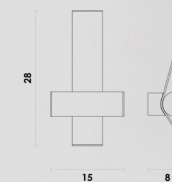

BENIAR01OW10

Off-White / Dourado

LED INTEGRADO BIVOLT

1*5W 3000K 115lm

Metal