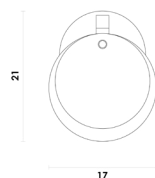

MONIAR01LT10

Latão / Natural

G9
1*5W
Metal / Alabastro

💡 LPG902SMD27 / LPG903SMD27