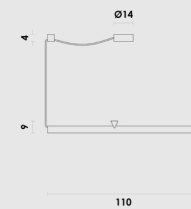

CRO2PD01AR10

Areia

LED INTEGRADO BIVOLT
1*27W 3000K 806lm
Metal / Acrílico