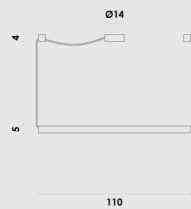

CROIPD01AR10

Areia

LED INTEGRADO BIVOLT
1*22W 3000K 762lm
Metal / Acrílico