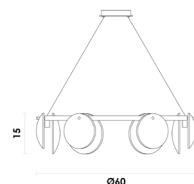

MONIPD01LT10

Latão / Natural

G9
6*5W
Metal / Alabastro

💡 LPG902SMD27 / LPG903SMD27