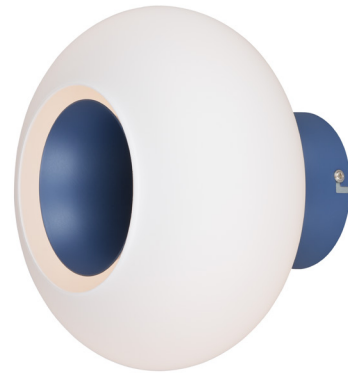

YOGA

PENDENTE/ARANDELA