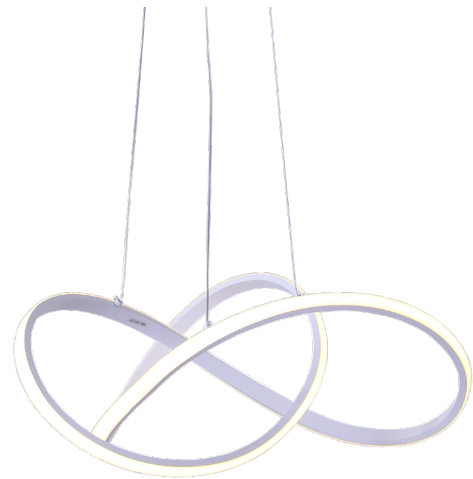

Fluire

Pendente
SB001W

Metal / Silicone
Branco / Branco
58*55*24cm
1X30W LED 3000K 1500lm

Pendente
SB001

Metal
Dourado
58*55*24cm
1X30W LED 3000K 1500lm

Friso

Pendente
BD005
Metal / Acrílico
Dourado
Ø52*cm
1X30W LED 3000K 1500lm