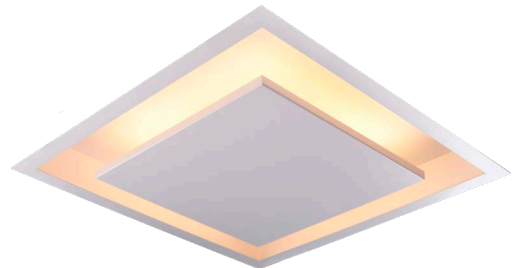

Plafon
GD022SW
Metal
Branco
37*37*7cm
1X8,4W LED 3000K 390lm