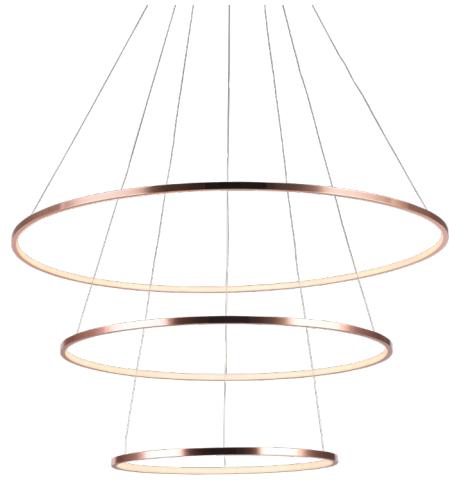

Birdie

Pendente
KW002E
Metal / Silicone
Rose Gold / Branco
Ø80*42cm
3X39W LED 3200K 3120lm