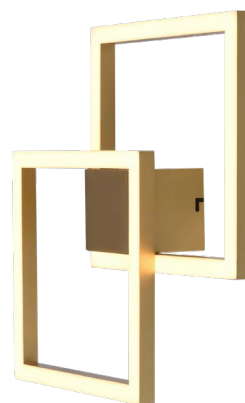

Arandela
GD010G
Alumínio / Silicone
Dourado
41*41*4cm
1X45W LED 3000K 2450lm