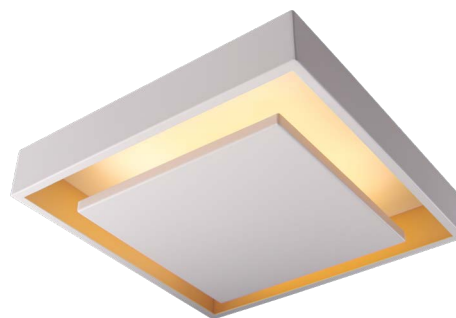

Plafon
GD021SG

Metal
Branco / Dourado
35*35*8,7cm
1X8,4W LED 3000K 290lm