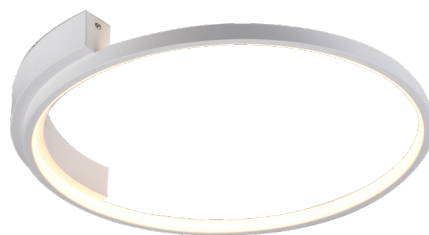

Bambolê

Plafon
FO026LW
Metal
Branco
Ø50*6cm
1X30W LED 3000K 2035lm