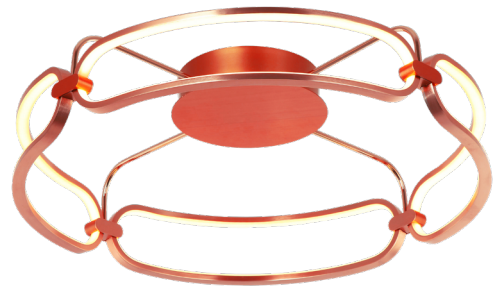

Pendente
BB007E

Alumínio
Rose Gold
Ø60*9,5cm
1X50W LED 3000K 2500lm

Pendente
BB007G

Alumínio
Dourado
Ø60*9,5cm
1X50W LED 3000K 2500lm

Lúmina

Plafon
BB016LE

Alumínio
Rose Gold
Ø60*17cm
1X45W LED 3000K 2250lm