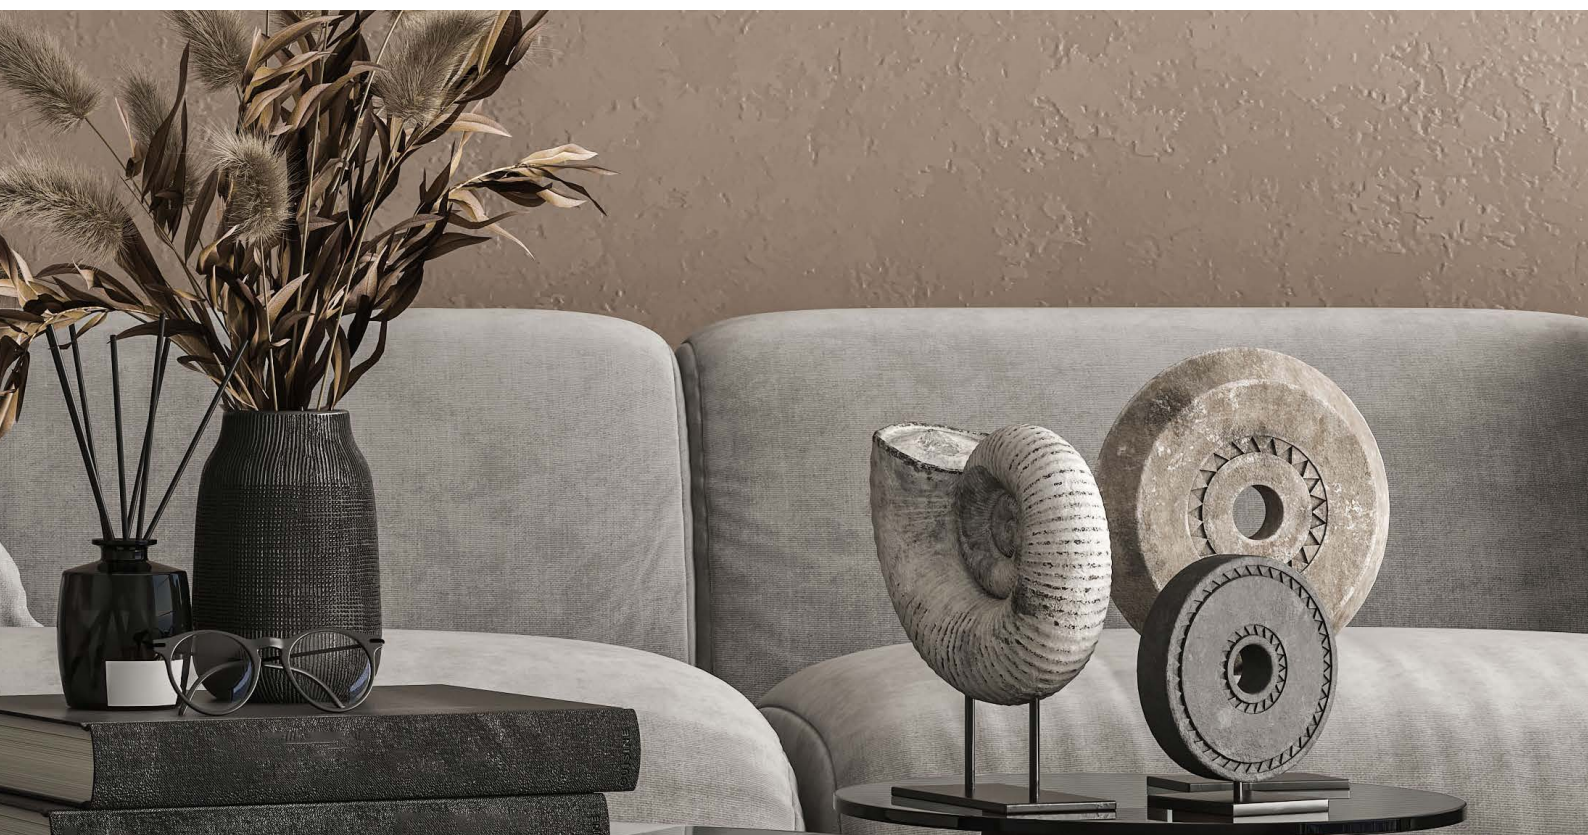

Pendente
KW010LB

Metal / Pvc
Preto / Dourado
Ø90*6cm

6X7,5W LED 3000K 4200lm